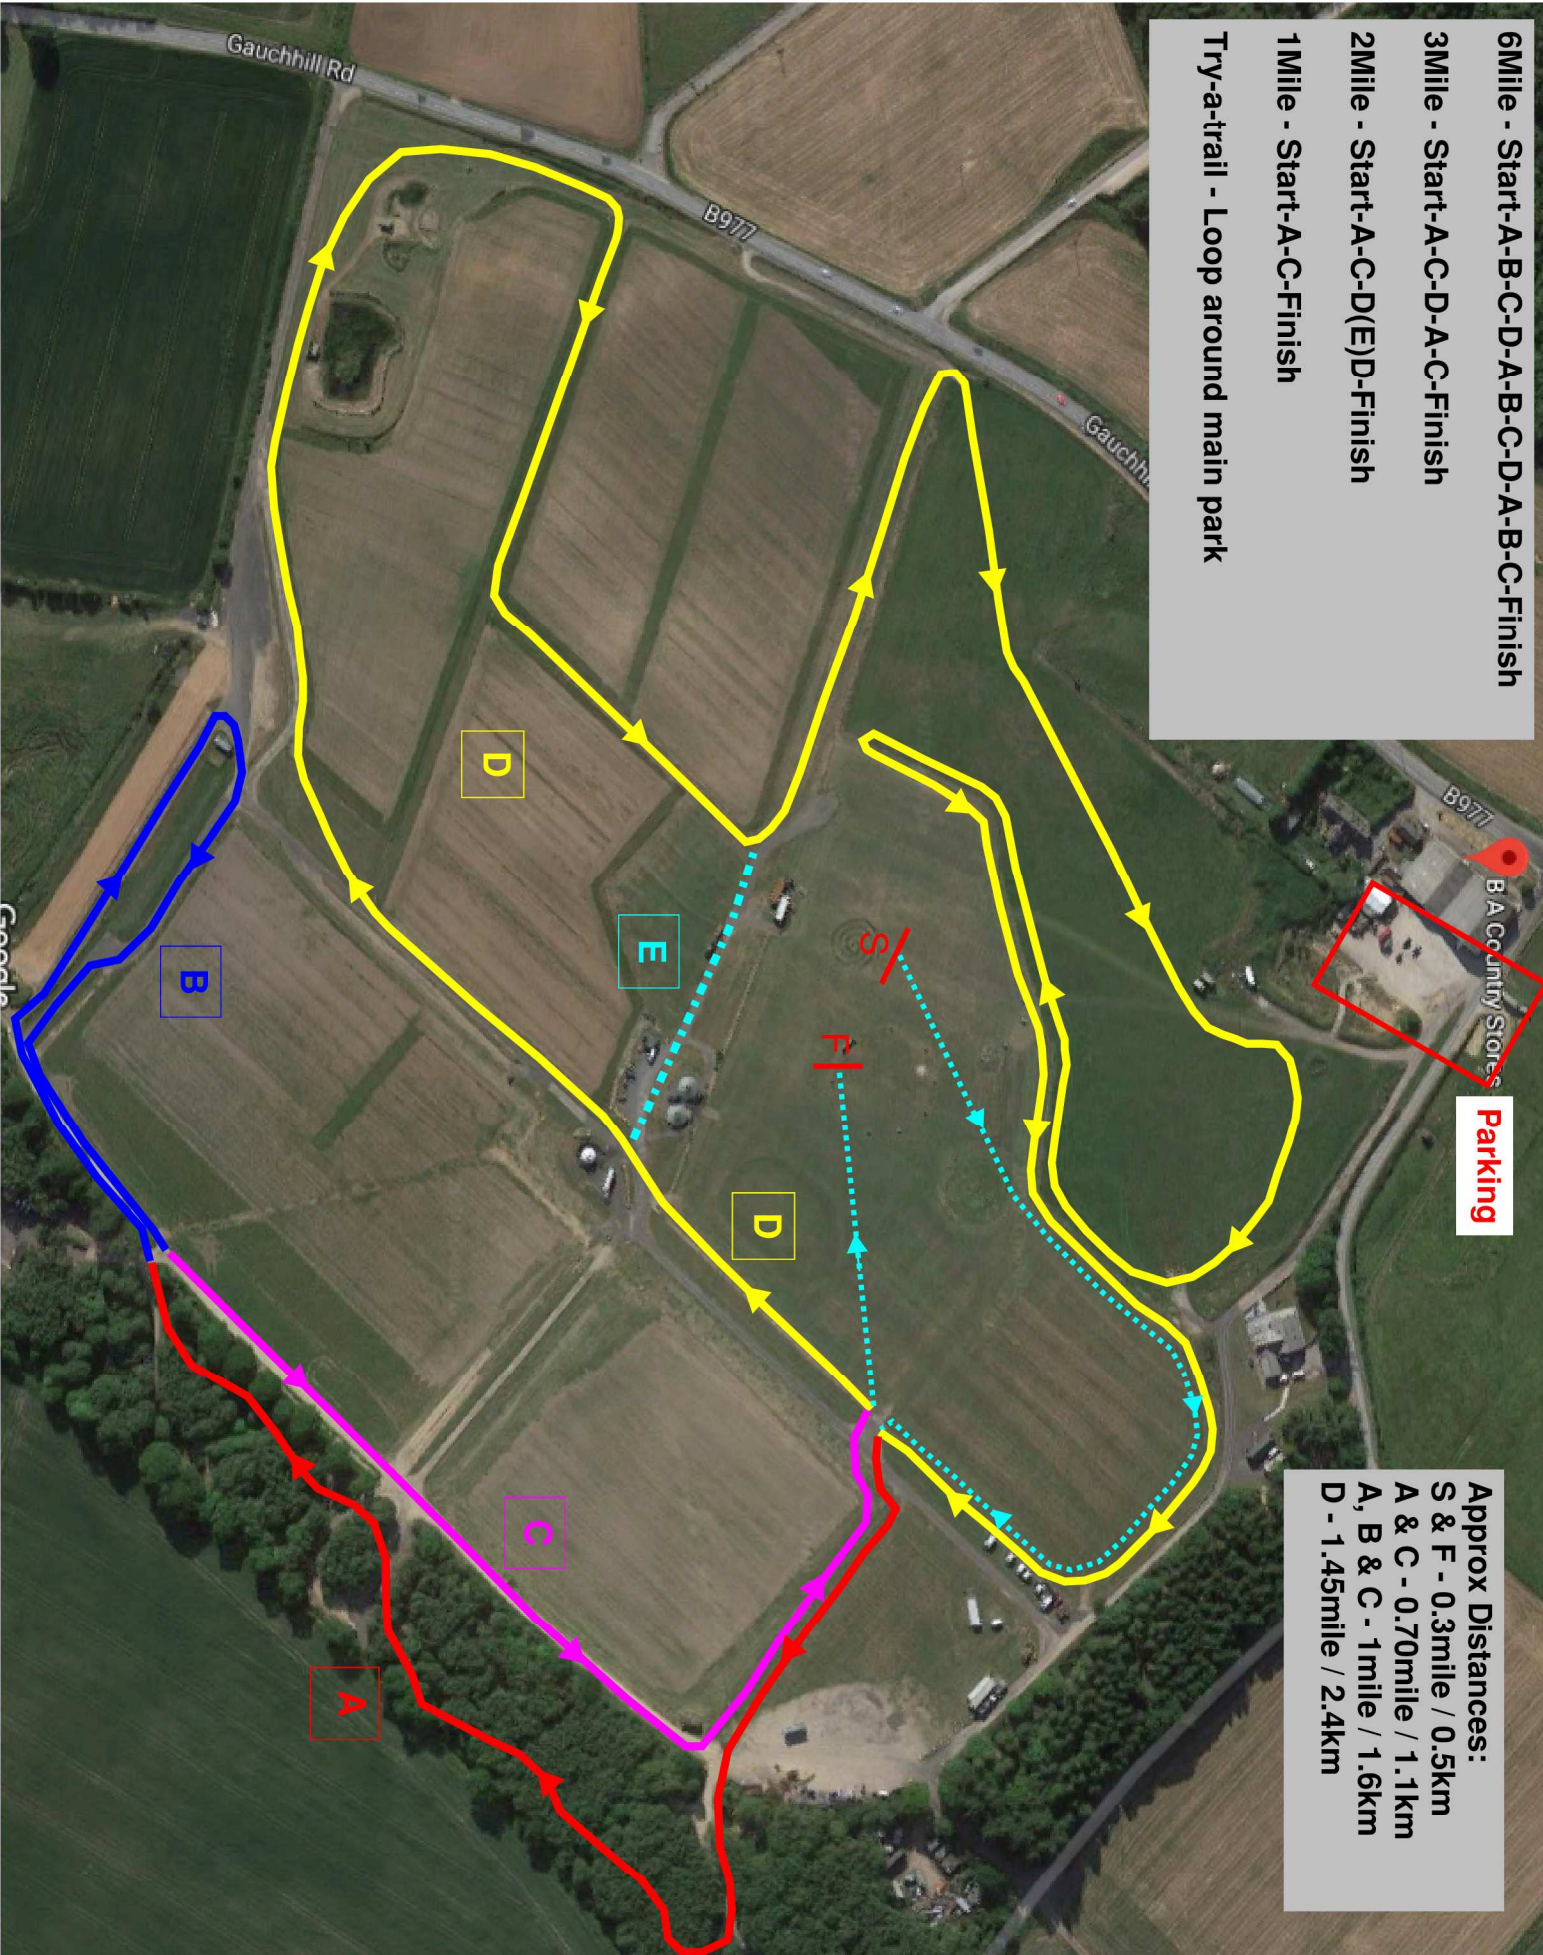

- 6Mile - Start-A-B-C-D-A-B-C-D-A-B-C-D-A-B-C-D-A-B-C-Finish
- 3Mile - Start-A-C-D-A-C-Finish
- 2Mile - Start-A-C-D(E)D-Finish
- 1Mile - Start-A-C-Finish
- Try-a-trail - Loop around main park

**Approx Distances:**  
 S & F - 0.3mile / 0.5km  
 A & C - 0.70mile / 1.1km  
 A, B & C - 1mile / 1.6km  
 D - 1.45mile / 2.4km

**Parking**

Gaucha

Gauchhill Rd

B977

Gauchhill

B977

B A Country Stores

B

D

E

S

F

D

C

A